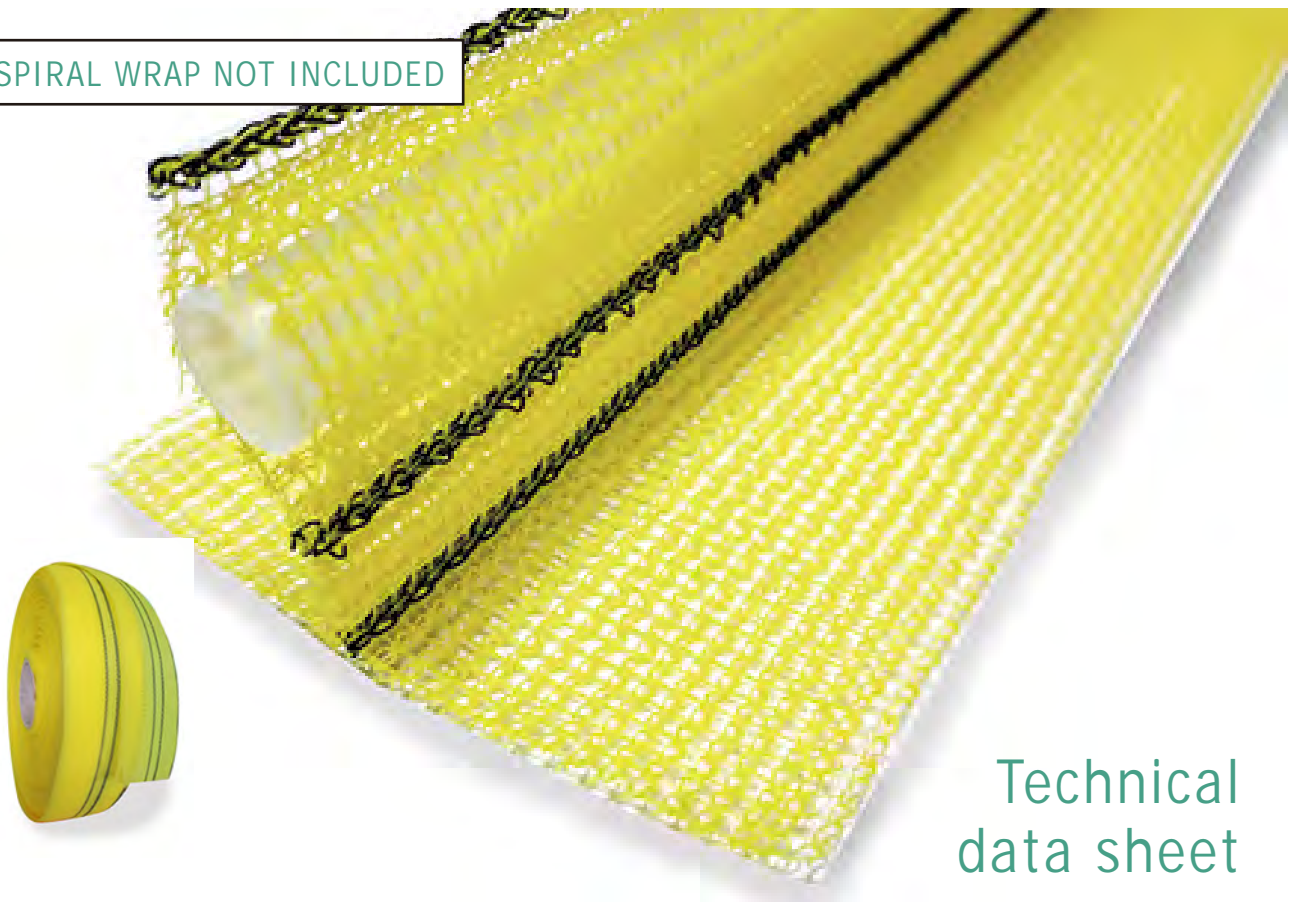

Ref 700 – Tubemesh YB1

Tubemesh YB1 is made of a knitted mesh which is designed especially for using with a spiral wrap (not included). It's stiched 2 times which makes it very stable and easy to place. It doesn't leave any print on the surface and it's easy to replace the spiral tube.

Suggested Uses

Resin infusion, CRIMP, VARTM,
VAP Processes, Compression moulding

Details

Composition: 100% HDPE Monofilament yarn
Configuration of net: KNITTED
Colour: Yellow with black stitch.
Mesh: 1,1mm (nominal thickness)
width: 7,5cm - length: 50m
For 12-13mm tube

SPIRAL WRAP NOT INCLUDED

Technical
data sheet

mallanetstechtextile.com

C/ Tecnologia nº102 Pasaje B, 3-5 - 08450 LLINARS DEL VALLÈS Barcelona (Spain)
info@mallanets.com - Tel. +34 93 847 10 81 - Fax +34 93 847 08 32